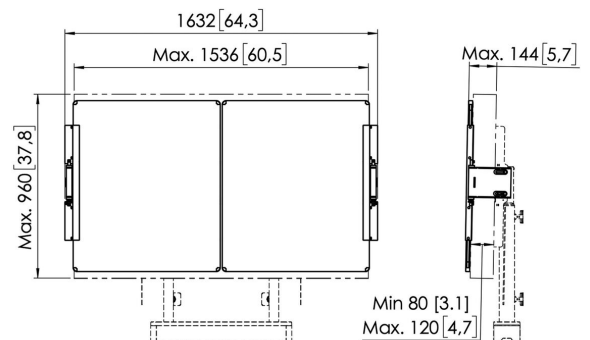

## RISE A216 Whiteboard Set 65" for RISE Motorized Display Lift Floor-Wall Solution (white)

### Whiteboard Set for 65"

This RISE A216 Whiteboard Set 65" is custom made for the Vogel's RISE motorized display lift floor-wall solution. With this accessory, you can mount a whiteboard to the left and right of a 65-inch display. The enamel steel boards feature hinges developed by Vogel's. As a result, the whiteboards do not spontaneously open, even after frequent use. Easy to install. The adjustable hinges on this accessory set allow you to vary the depth, height and width so that the whiteboards always fit the display, whatever display you are using.

### Specifications

Article number (SKU)	7302160
Colour	White
EAN single box	8712285356841
Height	892
Width	3166
Depth	142
TÜV certified	Yes
Tilt	Tilt -4°/+4°
Guarantee	5 years
Adjustable depth	True
Adjustable height	True
Max. screen size (inch)	65
Min. screen size (inch)	65